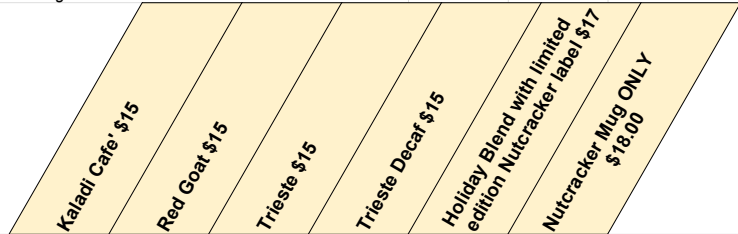

Russian Immersion Program Fundraiser
KALADI BROTHERS COFFEE

November 4th - 25th, 2019

* NEW THIS YEAR! Exclusively available here: Holiday Blend Kaladi Coffee with Nutcracker design label.

Student Name: _____
Teacher Name: _____
Phone: _____

Thank you to artist Lee Post for this year's Nutcracker artwork! This delightful design will be featured IN COLOR on a 15 oz. coffee mug to help complete your holiday gift; as well, the design will be featured on all Holiday Blend 2019 coffee bags. Спасибо for your support!

NAME	ADDRESS	PHONE #	Whole Bean or Ground? All coffee will be delivered as Whole Bean, unless you specify.	ORDER TOTAL	CASH / CHECK#
1				$	
2				$	
3				$	
4				$	
5				$	
6				$	
7				$	
8				$	
9				$	
10				$	
Return this form & all CASH and CHECK payments to school by Monday, November 25th.		TOTALS:		$	Make checks payable to MIR Parents.